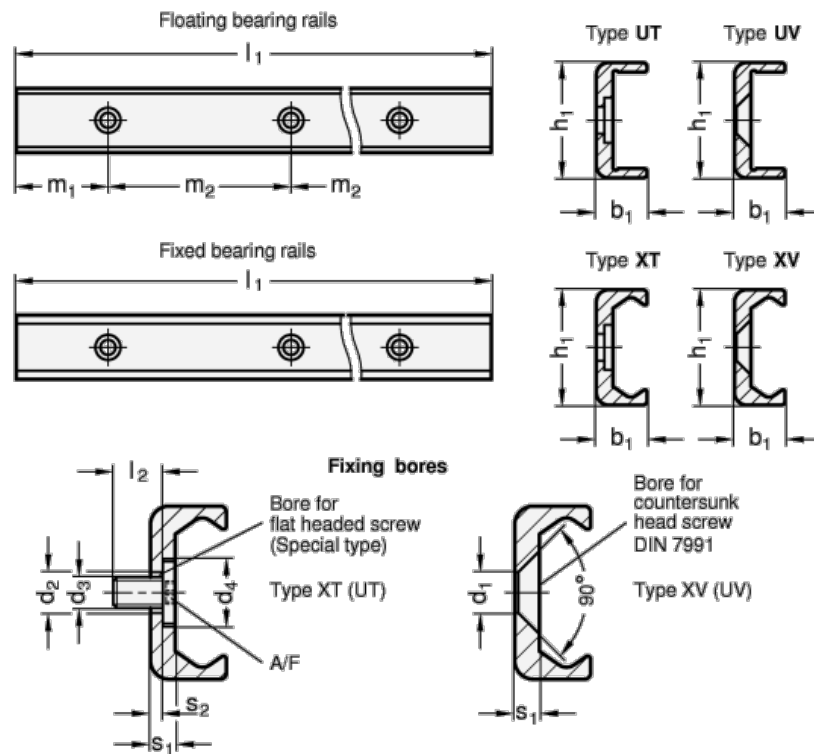

Article number: 20242228120040UV

Description: E+G Compact Profile GN 2422-28-1200-40

Measures

A/F =	L2	=
b1 = 12.3	m1	= 40
d1 = 5.5	m2	= 80
d2 =	s1	= 4
d3 =	s2	=
d4 =	Weight in (g)	= 1452
h1 = 28		
L1 = 1200		